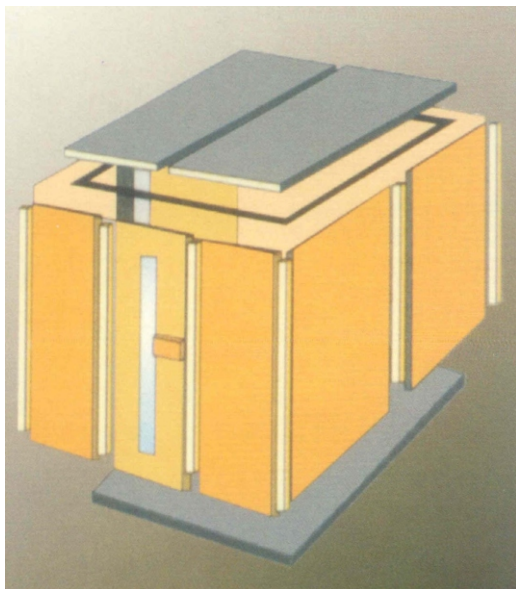

# Sauna Room

Imagine a place, easily accessible, free from routine worries, it requires no booking or reservations...a private retreat for complete physical and mental relaxation.

With an extraordinary combination of an innovative heater, exclusive controls and select wood rooms an ideal Saunas environment is created. Superbly engineered and finely crafted.

AQUANOMICS Sauna products offers many combined sauna rooms of all sizes available for your choice. Such sauna rooms can be assembled or disassembled in a few hours. One can also avail of our sauna material package which is actually do-it-yourself equipment. The complete package includes a heater, control, rocks, bucket, scoop, thermo-hygrometer and light. Applicable for family and VIP rooms.

Sauna room			
Code	Model	Specification (mm)	Fitting (kw)
090101	S-0810	800 x 1000 x 2000	3.0
090102	S-1212	1200 x 1200 x 2000	3.0
090103	S-1515	1500 x 1500 x 2000	4.5
090104	S-2015	2000 x 1500 x 2000	6.0
090105	S-2020	2000 x 2000 x 2000	8.0
090106	S-2025	2000 x 2500 x 2000	9.0
090107	S-2030	2000 x 3000 x 2000	10.5
090108	S-2222	2200 x 2200 x 2000	8.0
090109	S-1515E	1500 x 1500 x 2000	4.5
090110	S-2015E	2000 x 1500 x 2000	6.0
090111	S-2020E	2000 x 2200 x 2000	8.0
090112	S-2025E	2000 x 2500 x 2000	9.0
090113	S-2222E	2200 x 2200 x 2000	8.0
090114	S-2015F	2000 x 1500 x 2000	6.0
090115	S-2025F	2000 x 2500 x 2000	9.0