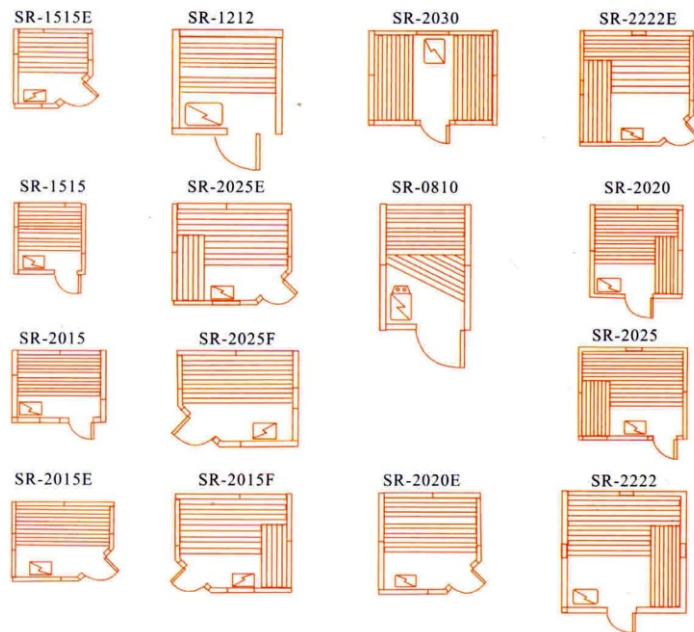

# Sauna Room

Imagine a place, easily accessible, free from routine worries, it requires no booking or reservations...a private retreat for complete physical and mental relaxation.

With an extraordinary combination of an innovative heater, exclusive controls and select wood rooms an ideal Saunas environment is created. Superbly engineered and finely crafted.

AQUANOMICS Sauna products offers many combined sauna rooms of all sizes available for your choice. Such sauna rooms can be assembled or disassembled in a few hours. One can also avail of our sauna material package which is actually do-it-yourself equipment. The complete package includes a heater, control, rocks, bucket, scoop, thermo-hygrometer and light. Applicable for family and VIP rooms.

Sauna room			
Code	Model	Specification (mm)	Fitting (kw)
090101	S-0810	800 x 1000 x 2000	3.0
090102	S-1212	1200 x 1200 x 2000	3.0
090103	S-1515	1500 x 1500 x 2000	4.5
090104	S-2015	2000 x 1500 x 2000	6.0
090105	S-2020	2000 x 2000 x 2000	8.0
090106	S-2025	2000 x 2500 x 2000	9.0
090107	S-2030	2000 x 3000 x 2000	10.5
090108	S-2222	2200 x 2200 x 2000	8.0
090109	S-1515E	1500 x 1500 x 2000	4.5
090110	S-2015E	2000 x 1500 x 2000	6.0
090111	S-2020E	2000 x 2200 x 2000	8.0
090112	S-2025E	2000 x 2500 x 2000	9.0
090113	S-2222E	2200 x 2200 x 2000	8.0
090114	S-2015F	2000 x 1500 x 2000	6.0
090115	S-2025F	2000 x 2500 x 2000	9.0